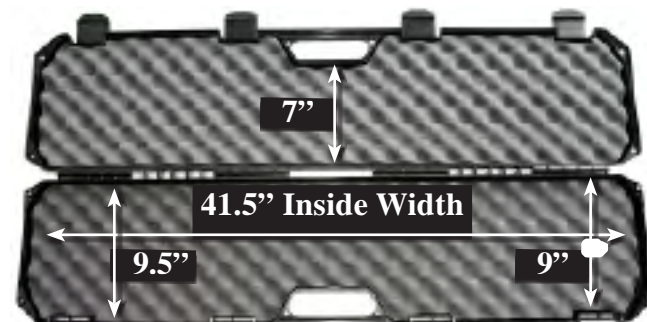

**41146 - Black 46" HARD RIFLE CASE**

**41142 - Black 42" HARD RIFLE CASE**

Lockable Ends, Four Snap Latches and Very Strong Hinge Mechanism. Easily Closes with Scopes and Bipods Installed

**41153 - Black 53" HARD RIFLE CASE WITH WHEELS**

Lockable Ends, Four Snap Latches, Air and Water Tight with Very Strong Hinge Mechanism and 3 Layers of 1" Dense Foam for Easy Customization.

1000 (10, 14, 17)

**HARD PISTOL CASE**